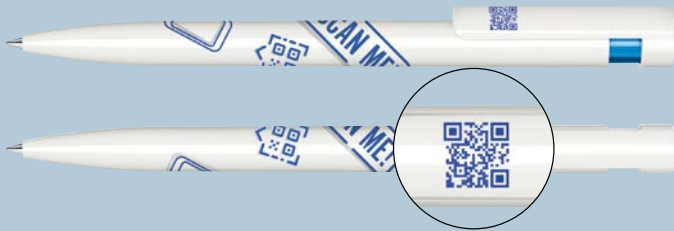

QR CODE PENS

**SIMPLE.
EXCELLENT.
~~DONE.~~**
DIGITAL.

The senator® QR code offers you a possibility to link haptic advertising with the digital world – cost-effective and very well-known.

www.senator.com