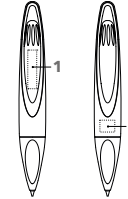

# MELBI MATT BIO RECYCLED

Image scale 1:1

Black

biobased

Each Melbi Matt Bio Recycled ball pen marked "biobased".

**NEW**