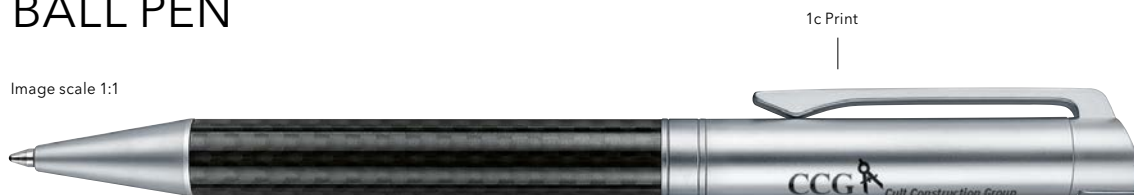

CARBON LINE BALL PEN

Image scale 1:1

Corresponding cases

ET 150
ET 154
ET 156
ET 160
ET 169
ET 171
ET 190

6239
6240

ART. NO. 2159 / 6239 / 6240

Twist ball pen 2159

Metal in combination with light carbon
Cap, tip, fittings: Metal, matt chrome, senator®
magic flow metal refill G2 (1.0 mm), writing length
up to 8,500 m, ink colour: blue

Set 6239

Twist ball pen 2159 + fountain pen 0076 in black
case ET 160

Set 6240

Twist ball pen 2159 + rollerball 1037 in black case
ET 160

BRANDING / AREA

Cap	1 Engraving	40 x 5 mm
	2 1c Print	30 x 12 mm
Case	3 1c Print	50 x 20 mm