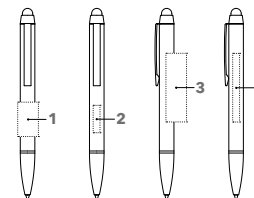

ATTRACT STYLUS BALL PEN / TOUCH PAD PEN

Image scale 1:1

Corresponding cases

ET 154
ET 160
ET 169
ET 171
ET 190

ART. NO. 3330

Twist ball pen with Touch Pad function

Barrel: Metal, glossy lacquered
Fittings: Metal, black lacquered
senator® magic flow metal refill G2 (1.0 mm),
writing length up to 8,500 m,
ink colour: blue

BRANDING / AREA

Barrel		
1	1c Print	25 x 15 mm
2	Engraving	20 x 5 mm
3	1c Print	50 x 15 mm
4	Engraving	50 x 5 mm