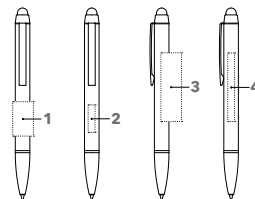

# ATTRACT STYLUS BALL PEN / TOUCH PAD PEN

Image scale 1:1

Corresponding cases

ET 154  
ET 160  
ET 169  
ET 171  
ET 190

see pages 62 - 64

### Twist ball pen with Touch Pad function

Barrel: Metal, glossy lacquered  
Fittings: Metal, black lacquered  
senator® magic flow metal refill G2 (1.0 mm),  
writing length up to 8,500 m,  
ink colour: blue

## BRANDING / AREA

Barrel			
<b>1</b>	1c Print		25 x 15 mm
<b>2</b>	Engraving		20 x 5 mm
<b>3</b>	1c Print		50 x 15 mm
<b>4</b>	Engraving		50 x 5 mm