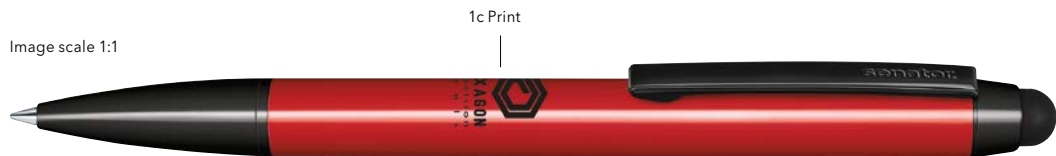

# ATTRACT STYLUS BALL PEN / TOUCH PAD PEN

Image scale 1:1

Corresponding cases

ET 154  
ET 160  
ET 169  
ET 171  
ET 190

see pages 62 - 64

### Twist ball pen with Touch Pad function

Barrel: Metal, glossy lacquered  
Fittings: Metal, black lacquered  
senator® magic flow metal refill G2 (1.0 mm),  
writing length up to 8,500 m,  
ink colour: blue