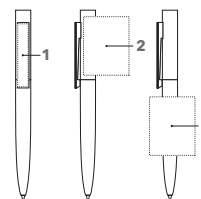

HEADLINER SOFT TOUCH

Image scale 1:1

ART. NO. 3285

Twist ball pen

Polished upper, barrel with velvety surface, clear clip, senator® magic flow G2 refill (1.0 mm), writing length up to 5,000 m, ink colour: black

SERVICES

PMS Service: from 10,000 pieces

INDUSTRIAL PRICES (£/PC.)

RSP in GBP, per piece, VAT not included.

3285	500	1,000	2,500	5,000
Incl. 1c print, per position	1.39	1.31	1.25	1.21
Each further colour	0.27	0.19	0.13	0.09
Incl. CMYK print, per motif	1.80	1.60	1.45	1.35
Surcharge magic flow refill 1.4	-	0.10	0.10	0.10

BRANDING / AREA

Clip	1	1c - 5c Print CMYK Print	40 x 6 mm
Upper	2	1c - 5c Print	45 x 35 mm (from 1,000 pieces)
Barrel	3	1c - 5c Print	45 x 34,5 mm (from 1,000 pieces)