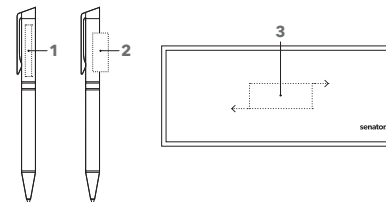

CARBON LINE BALL PEN

Image scale 1:1

Corresponding cases

- ET 150
- ET 154
- ET 156
- ET 160
- ET 169
- ET 171
- ET 190

see pages 62 - 64

6239
6240

ART. NO. 2159 / 6239 / 6240

Twist ball pen 2159

Metal in combination with light carbon
Cap, tip, fittings: Metal, matt chrome, senator®
magic flow metal refill G2 (1.0 mm), writing length
up to 8,500 m, ink colour: blue

Set 6239

Twist ball pen 2159 + fountain pen 0076 in black
case ET 160

Set 6240

Twist ball pen 2159 + rollerball 1037 in black case
ET 160

INDUSTRIAL PRICES (£/PC.)

RSP in GBP, per piece, VAT not included.

2159	50	100	250	500
Incl. 1c Print per position	12.60	12.36	12.20	12.08
Incl. engraving per position	13.78	13.19	12.77	12.49
6239	25	50	125	250
Incl. 1c Print per position	35.34	34.86	34.54	34.30
Incl. engraving per position	37.70	36.52	35.68	35.12
6240	25	50	125	250
Incl. 1c Print per position	34.16	33.68	33.36	33.12
Incl. engraving per position	36.52	35.34	34.50	33.94

BRANDING / AREA

Cap	1 Engraving	40 x 5 mm
	2 1c Print	30 x 12 mm
Case	3 1c Print	50 x 20 mm