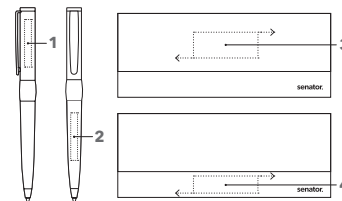

IMAGE CHROME BALL PEN

Image scale 1:1

Corresponding cases

- ET 150
- ET 154
- ET 156
- ET 160
- ET 169
- ET 171
- ET 181
- ET 190

see pages 62 - 64

6238

ART. NO. 2158 / 6238

Twist ball pen 2158

Barrel: Metal, soft varnish,
fittings: Metal, matt chrome,
senator® magic flow metal refill G2 (1.0 mm),
writing length up to 8,500 m,
ink colour: blue

Set 6238

Twist ball pen 2158 + rollerball 1036 in black case
ET 156

INDUSTRIAL PRICES (£/PC.)

RSP in GBP, per piece, VAT not included.

2158	50	100	250	500
Incl. engraving per position	10.95	10.36	9.94	9.66
6238	25	50	125	250
Incl. engraving per position	25.82	24.64	23.80	23.24