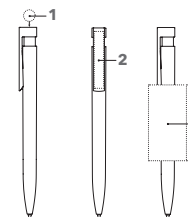

LIBERTY SOFT TOUCH

Image scale 1:1

ART. NO. 2015

Push ball pen

Velvety body surface,
glossy transparent mid and clip surface,
senator® magic flow G2 refill (1.0 mm),
writing length up to 5,000 m,
ink colour: black

SERVICES

Mix & Match: from 10,000 pieces

PMS Service: from 10,000 pieces

INDUSTRIAL PRICES (£/PC.)

RSP in GBP, per piece, VAT not included.

2015	500	1,000	2,500	5,000
Incl. 1c print, per position	1.06	0.98	0.92	0.88
Each further colour	0.27	0.19	0.13	0.09
Incl. CMYK print, per motif	1.47	1.27	1.12	1.02

BRANDING / AREA

Cap	1	CMYK Print	Ø 9.5 mm
Clip	2	1c - 5c Print CMYK Print	35 x 7 mm
Barrel	3	1c - 5c Print	60 x 30 mm (from 1,000 pieces)