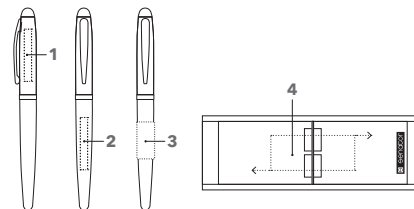

NAUTIC ROLLERBALL

Image scale 1:1

Corresponding cases

ET 150
ET 154
ET 156
ET 160
ET 169
ET 171
ET 190

see pages 62 - 64

6297

ART. NO. 1092 / 6297

Rollerball 1092

Barrel and fittings: Metal, glossy chrome
Cap and grip zone: Metal, soft lacquer
Metal safety rollerball refill

Ink colour: blue

Set 6297

Touch Pad Pen 2754 + rollerball 1092
in case ET 171

INDUSTRIAL PRICES (£/PC.)

RSP in GBP, per piece, VAT not included.

1092	50	100	250	500
Incl. 1c print, per position	8.81	8.57	8.41	8.29
Incl. engraving per position	9.99	9.40	8.98	8.70
6297	25	50	125	250
Incl. 1c print, per position	17.42	16.94	16.62	16.38
Incl. engraving per position	19.78	18.60	17.76	17.20

BRANDING / AREA

Cap	1	Engraving	35 x 5 mm
Barrel	2	Engraving	35 x 5 mm
	3	1c Print	25 x 12 mm
Case	4	1c Print	60 x 25 mm