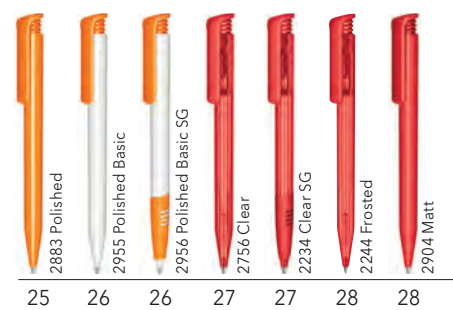

ASSORTIMENT PENNEN

Melbi

Liberty Skeyo Bio Nature Plus Super Hit

Super Hit Trento Liberty Challenger Evoxx

QR Code Pennen

Dart

Super Hit

Liberty

Challenger

Bridge

Headliner

Point NIEUW

New Spring

Polar

Signer Liner

Vullingen