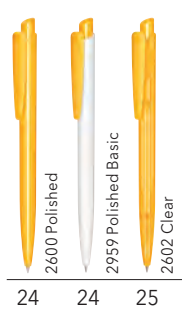

ASSORTIMENT PENNEN

Melbi

Liberty Skeyo Bio Nature Plus Super Hit

Super Hit Trento Liberty Challenger Evoxx

QR Code Pennen

Dart

Super Hit

Liberty

Challenger

Bridge

Headliner

Point NIEUW

New Spring

Polar

Signer Liner

Vullingen