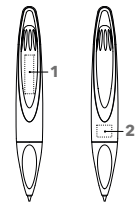

ART. NO. 3318

Twist action ball pen made from the recycled production waste of the senator® bio pens.

PLA-based bioplastic with a matt surface.
senator® magic flow G2 refill (1.0 mm),
writing length up to 5,000 m,
ink colour: blue or black