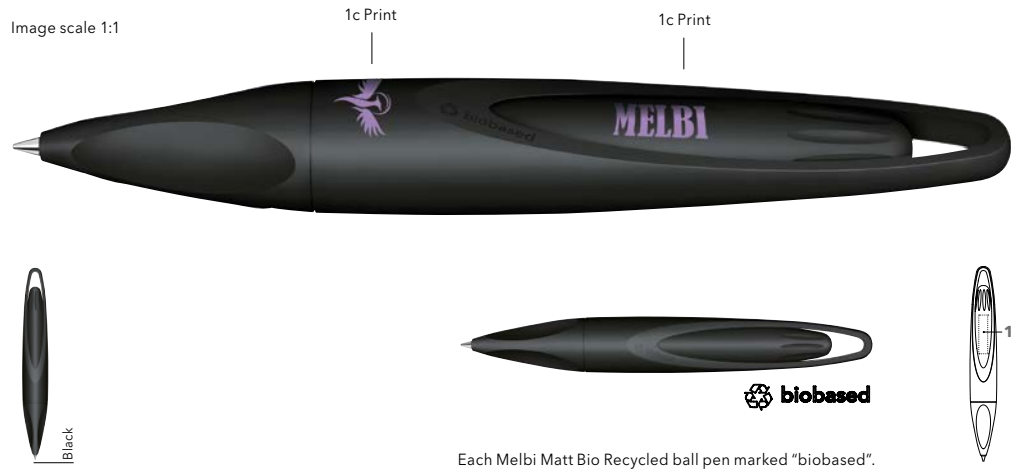

NEW

SENATOR® BIOBASED RECYCLED

MELBI: A NEW APPROACH TO SUSTAINABILITY.

Made from recycled production waste from the senator® Bio line, the new Melbi twist action ball pens is a pioneer in sustainability across the board.

Senator
bio pens

Reuse of the
generated
organic waste

Sustainable
further
processing

Resource-
conserving new
development

MELBI MATT BIO RECYCLED

NEW

Each Melbi Matt Bio Recycled ball pen marked "biobased".

ART. NO. 3318

Twist action ball pen made from the recycled production waste of the senator® bio pens.

PLA-based bioplastic with a matt surface.
senator® magic flow G2 refill (1.0 mm),
writing length up to 5,000 m,
ink colour: blue or black

BRANDING / AREA

Tube	1	1c Print	26 x 6 mm
Barrel	2	1c Print or CMYK print	8 x 10 mm

ET191

NEW

Each ET 191 is marked "biobased".

ART. NO. ET191

This case is made from the recycled production waste of the senator bio pens.