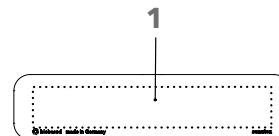

BRANDING / AREA

Tube	1	1c Print	26 x 6 mm
Barrel	2	1c Print or CMYK print	8 x 10 mm

ET191

NEW

Each ET 191 is marked "biobased".

ART. NO. ET191

This case is made from the recycled production waste of the senator bio pens.

PLA-based bioplastic with a matt surface.

Note: The surface of products made of bio plastics may show slight irregularities.

INDUSTRIAL PRICES (€/PC.)

RSP in euro per piece, VAT not included.

ET 191	500	1.000	2.500	5.000
Plain	1.80	1.80	1.80	1.80
Incl. CMYK print, per motif	3.77	3.18	2.76	2.48