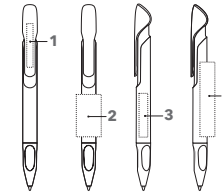

ART. NO. 3274

Push ball pen

Visible parts made from recycled material

Glossy opaque barrel with matt accents, durable senator® magic flow G2 refill (1.0 mm), writing length up to 5,000 m, ink colour: blue or black

Please note that recycled material may show slight colour variations.

SERVICES

Mix & Match: from 10,000 pieces

PMS Service: from 10,000 pieces

INDUSTRIAL PRICES (€/PC.)

RSP in euro per piece, VAT not included.

3274	500	1,000	2,500	5,000
Incl. 1c print, per position	0.89	0.81	0.75	0.71
Each further colour	0.27	0.19	0.13	0.09
Incl. CMYK print, per motif	1.30	1.10	0.95	0.85

BRANDING / AREA

Clip	1	1c - 5c Print CMYK Print	35 x 5 mm
Barrel	2	1c - 5c Print	28 x 20 mm
	3	CMYK Print	35 x 7 mm
	4	1c - 5c Print	55 x 18 mm

ClimatePartner.com/13772-1910-1001