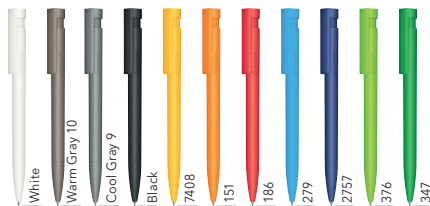

3305	500	1,000	2,500	5,000
Incl. 1c print, per position	0.76	0.68	0.62	0.58
Each further colour	0.27	0.19	0.13	0.09
Incl. CMYK print, per motif	1.17	0.97	0.82	0.72

BRANDING / AREA

Clip	1	1c - 5c Print CMYK Print	35 x 6 mm
Barrel	2	1c - 5c Print	40 x 20 mm
	3	CMYK Print	60 x 7 mm
	4	1c - 5c Print	60 x 13 mm
	5	1c - 5c Print	60 x 30 mm (from 1,000 pieces)

LIBERTY MATT RECYCLED

Image scale 1:1

Each Liberty Matt Recycled ball pen is engraved with "recycled" at the side.

ART. NO. 3307

Push ball pen

Visible parts made from recycled material

Matt opaque barrel,
durable senator® magic flow G2 refill (1.0 mm),
writing length up to 5,000 m,
ink colour: blue or black