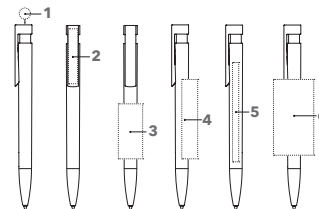

BRANDING / AREA

Clip	1	1c - 5c Print CMYK Print	35 x 6 mm
Barrel	2	1c - 5c Print	50 x 20mm
	3	1c - 5c Print	65 x 13 mm
	4	CMYK Print	60 x 7 mm
	5	1c - 5c Print	60 x 30 mm (from 1,000 pieces)

LIBERTY BIO

Image scale 1:1

 biobased

Each Liberty Bio ball pen is engraved with "biobased" at the side.

ART. NO. 3310

Push ball pen

Barrel and tip: bio-based material, matt surface, glossy transparent mid and clip surface, senator® magic flow G2 refill (1.0 mm), writing length up to 5,000 m, ink colour: blue or black
Note: The surface of products made of bio plastics may show slight irregularities.