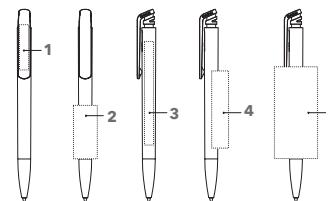

ART. NO. 3305

Push ball pen

Visible parts made from recycled material

Matt opaque barrel, durable senator® magic flow G2 refill (1.0 mm), writing length up to 5,000 m, ink colour: blue or black

Please note that recycled material may show slight colour variations.

SERVICES

Mix & Match: from 10,000 pieces

PMS Service: from 10,000 pieces

INDUSTRIAL PRICES (€/PC.)

RSP in euro per piece, VAT not included.

3305	500	1,000	2,500	5,000
Incl. 1c print, per position	0.76	0.68	0.62	0.58
Each further colour	0.27	0.19	0.13	0.09
Incl. CMYK print, per motif	1.17	0.97	0.82	0.72

BRANDING / AREA

Clip	1	1c - 5c Print CMYK Print	35 x 6 mm
Barrel	2	1c - 5c Print	40 x 20 mm
	3	CMYK Print	60 x 7 mm
	4	1c - 5c Print	60 x 13 mm
	5	1c - 5c Print	60 x 30 mm (from 1,000 pieces)