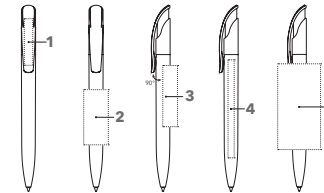

ART. NO. 3402

Push ball pen

Visible parts made from recycled material

Matt opaque body surface, durable senator® magic flow G2 refill (1.0 mm), writing length up to 5,000 m, ink colour: blue or black
Please note that recycled material may show slight colour variations.

SERVICES

Mix & Match: from 10,000 pieces

PMS Service: from 10,000 pieces

INDUSTRIAL PRICES (€/PC.)

RSP in euro per piece, VAT not included.

3402	500	1,000	2,500	5,000
Incl. 1c print, per position	1.01	0.93	0.87	0.83
Each further colour	0.27	0.19	0.13	0.09
Incl. CMYK print, per motif	1.42	1.22	1.07	0.97
Surcharge magic flow refill 1.4	-	0.10	0.10	0.10

BRANDING / AREA

Clip	1 1c - 5c Print CMYK Print	35 x 7 mm
Barrel	2 1c - 5c Print	45 x 20 mm
	3 1c - 5c Print	50 x 12 mm
	4 CMYK Print	60 x 7 mm
	5 1c - 5c Print	60 x 35 mm (from 1,000 pieces)