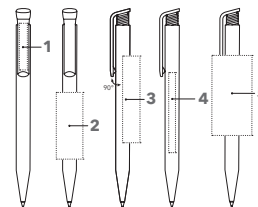

BRANDING / AREA

Clip	1	1c - 5c Print CMYK Print	35 x 5 mm
Barrel	2	1c - 5c Print	28 x 20 mm
	3	CMYK Print	35 x 7 mm
	4	1c - 5c Print	55 x 18 mm

ClimatePartner.com/13772-1910-1001

SUPER HIT BIO

Image scale 1:1

Each Super Hit Bio ball pen is engraved with "biobased" at the side.

ART. NO. 3300

Push ball pen

Barrel: bio-based material, matt surface,

clip pusher: polished opaque, white,
senator® magic flow X20 refill (1.0 mm),
writing length up to 2,000 m,
ink colour: blue or black