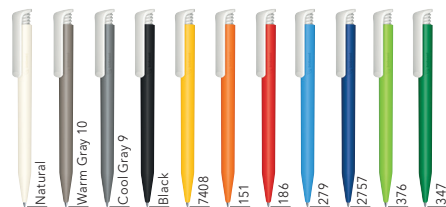

Each Super Hit Bio ball pen is engraved with "biobased" at the side.

ART. NO. 3300

Push ball pen

Barrel: bio-based material, matt surface,

clip pusher: polished opaque, white,
senator® magic flow X20 refill (1.0 mm),
writing length up to 2,000 m,
ink colour: blue or black