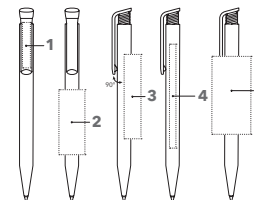

This avoids waste, protects the environment and extends the advertising life of your ball pen many times over.

refills.senator.com

SUPER HIT MATT RECYCLED

Image scale 1:1

Each Super Hit Matt Recycled ball pen is engraved with "recycled" at the side.