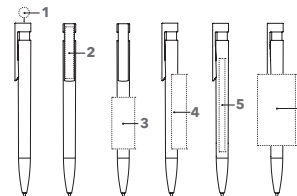

ART. NO. 3307

Push ball pen

Visible parts made from recycled material

Matt opaque barrel,
durable senator® magic flow G2 refill (1.0 mm),
writing length up to 5,000 m,
ink colour: blue or black

Please note that recycled material may show slight
colour variations.

SERVICES

Mix & Match: from 10,000 pieces

PMS Service: from 10,000 pieces

INDUSTRIAL PRICES (€/PC.)

RSP in euro per piece, VAT not included.

3307	500	1,000	2,500	5,000
Incl. 1c print, per position	0.89	0.81	0.75	0.71
Each further colour	0.27	0.19	0.13	0.09
Incl. CMYK print, per motif	1.30	1.10	0.95	0.85

BRANDING / AREA

Cap	1	CMYK Print	Ø 9.5 mm
Clip	2	1c - 5c Print CMYK Print	35 x 6 mm
Barrel	3	1c - 5c Print	45 x 20 mm
	4	1c - 5c Print	65 x 13 mm
	5	CMYK Print	60 x 7 mm
	6	1c - 5c Print	60 x 30 mm
			(from 1,000 pieces)