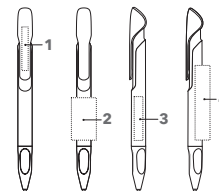

EVOXX POLISHED RECYCLED

Image scale 1:1

Each Evoxx Recycled ball pen is printed with "Recycled Material" on the back.

ART. NO. 3273

Push ball pen

Visible parts made from recycled material

Glossy opaque barrel with matt accents, durable senator® magic flow G2 refill, (1.0 mm), writing length up to 5,000 m, ink colour: blue or black

Please note that recycled material may show slight colour variations.

SERVICES

Mix & Match: from 10,000 pieces

PMS Service: from 10,000 pieces

INDUSTRIAL PRICES (€/PC.)

RSP in euro per piece, VAT not included.

3273	500	1,000	2,500	5,000
Incl. 1c print, per position	0.89	0.81	0.75	0.71
Each further colour	0.27	0.19	0.13	0.09
Incl. CMYK print, per motif	1.30	1.10	0.95	0.85

BRANDING / AREA

Clip	1	1c - 5c Print CMYK Print	35 x 5 mm
Barrel	2	1c - 5c Print	28 x 20 mm
	3	CMYK Print	35 x 7 mm
	4	1c - 5c Print	55 x 18 mm

ClimatePartner.com/13772-1910-1001