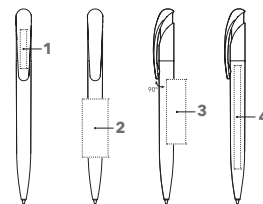

BRANDING / AREA

Clip	1	1c - 5c Print CMYK Print	35 x 6 mm
Barrel	2	1c - 5c Print	30 x 20 mm
	3	CMYK Print	50 x 7 mm
	4	1c - 5c Print	40 x 15 mm
	5	1c - 5c Print	45 x 34 mm (from 1,000 pieces)

ClimatePartner.com/13772-1910-1001

NATURE PLUS BIO

Image scale 1:1

Each Nature Plus ball pen is marked at the side of the clip.

ART. NO. 2796

Push ball pen

bio-based material, matt surface, senator® magic flow G2 refill (1.0 mm), writing length up to 5,000 m, ink colour: blue or black