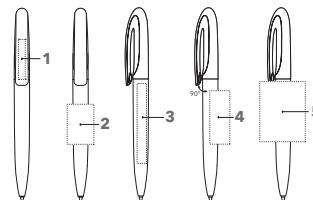

ART. NO. 3290

Twist ball pen

Bio-based material, matt surface,
senator® magic flow G2 refill (1.0 mm),
writing length up to 5,000 m,
ink colour: blue or black

Note:

The surface of products made of bio plastics
may show slight irregularities.

SERVICES

Mix & Match: from 10,000 pieces

PMS Service: from 10,000 pieces

INDUSTRIAL PRICES (€/PC.)

RSP in euro per piece, VAT not included.

3290	500	1,000	2,500	5,000
Incl. 1c print, per position	1.26	1.18	1.12	1.08
Each further colour	0.27	0.19	0.13	0.09
Incl. CMYK print, per motif	1.67	1.47	1.32	1.22
Surcharge magic flow refill 1.4	-	0.10	0.10	0.10

BRANDING / AREA

Clip	1	1c - 5c Print CMYK Print	35 x 6 mm
Barrel	2	1c - 5c Print	30 x 20 mm
	3	CMYK Print	50 x 7 mm
	4	1c - 5c Print	40 x 15 mm
	5	1c - 5c Print	45 x 34 mm (from 1,000 pieces)

ClimatePartner.com/13772-1910-1001