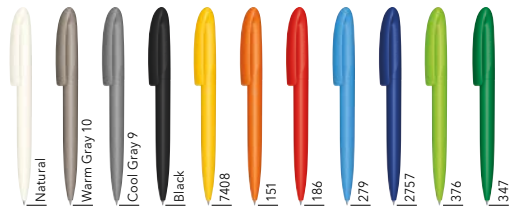

SKEYE BIO

Image scale 1:1

reddot award 2019
winner

Each Skeye Bio ball pen is marked at the side of the clip.