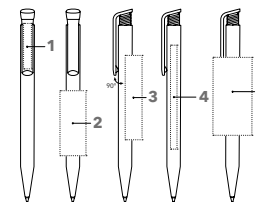

# SUPER HIT MATT RECYCLED

Image scale 1:1

Each Super Hit Matt Recycled ball pen is engraved with "recycled" at the side.