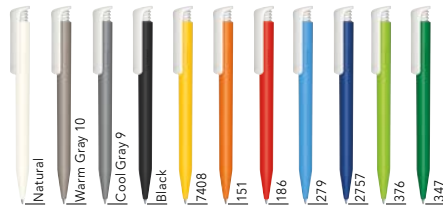

SUPER HIT BIO

Image scale 1:1

3c Print

biobased

Each Super Hit Bio ball pen is engraved with "biobased" at the side.