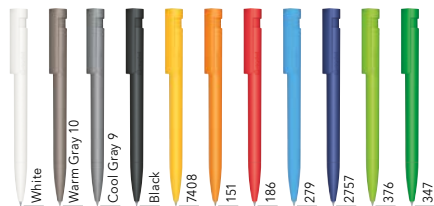

LIBERTY MATT RECYCLED

Image scale 1:1

recycled

Each Liberty Matt Recycled ball pen is engraved with "recycled" at the side.