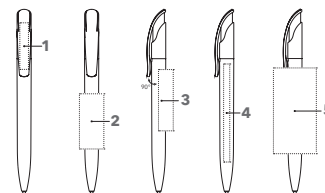

CHALLENGER MATT RECYCLED

Image scale 1:1

Recycled
Material

Each Challenger Matt Recycled ball pen is printed with "Recycled Material" on the back.

ART. NO. 3402

Push ball pen

Visible parts made from recycled material

Matt opaque body surface,
durable senator® magic flow G2 refill (1.0 mm),
writing length up to 5,000 m,
ink colour: blue or black
Please note that recycled material may show slight
colour variations.

SERVICES

BRANDING / AREA

Clip	1	1c - 5c Print CMYK Print	35 x 7 mm
Barrel	2	1c - 5c Print	45 x 20 mm
	3	1c - 5c Print	50 x 12 mm
	4	CMYK Print	60 x 7 mm
	5	1c - 5c Print	60 x 35 mm (from 1,000 pieces)