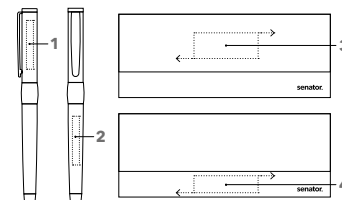

ART. NO. 0104 / 6205

Fountain pen

Barrel: Metal, soft varnish,
fittings: Metal gun metal
Iridium-tipped stainless steel nib, M, standard ink
cartridge, ink colour: blue

Set 6205

Twist ball pen 2636 + fountain pen 0104
in black case ET 156

BRANDING / AREA

Cap	1	Engraving	35 x 5 mm
Barrel	2	Engraving	35 x 5 mm
Case	3	1c Print	50 x 20 mm
	4	1c Print	50 x 15 mm