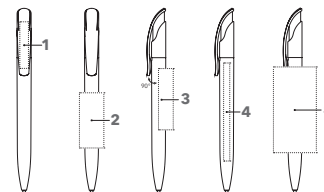

ART. NO. 3402

Push ball pen

Visible parts made from recycled material

Matt opaque body surface,
durable sensor® magic flow G2 refill (1.0 mm),
writing length up to 5,000 m,
ink colour: blue or black
Please note that recycled material may show slight
colour variations.

SERVICES

Mix & Match: from 10,000 pieces

PMS Service: from 10,000 pieces

INDUSTRIAL PRICES (€/PC.)

RSP in euro per piece, VAT not included.

3402	500	1,000	2,500	5,000
Incl. 1c print, per position	1.01	0.93	0.87	0.83
Each further colour	0.27	0.19	0.13	0.09
Incl. CMYK print, per motif	1.42	1.22	1.07	0.97
Surcharge magic flow refill 1.4	-	0.10	0.10	0.10

BRANDING / AREA

Clip	1	1c - 5c Print CMYK Print	35 x 7 mm
Barrel	2	1c - 5c Print	45 x 20 mm
	3	1c - 5c Print	50 x 12 mm
	4	CMYK Print	60 x 7 mm
	5	1c - 5c Print	60 x 35 mm (from 1,000 pieces)

Climate neutral