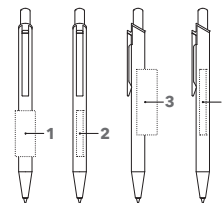

ARVENT GLOSSY BALL PEN

Image scale 1:1

Corresponding cases

ET 169
ET 171
ET 160
ET 154
ET 190

see pages 62 - 64

ART. NO. 3360

Push ball pen

Barrel: Metal, glossy lacquered
Fittings: Metal, glossy chrome
senator® magic flow metal refill G2 (1.0 mm),
writing length up to 5,000 m,
ink colour: blue

INDUSTRIAL PRICES (€/PC.)

RSP in euro per piece, VAT not included.

3360	50	100	250	500
Incl. 1c print, per position	2.81	2.57	2.41	2.29
Incl. engraving	3.99	3.40	2.98	2.70

BRANDING / AREA

Barrel	1	1c - 5c Print	35 x 15 mm
	2	Engraving	35 x 5 mm
	3	1c - 5c Print	50 x 11 mm
	4	Engraving	50 x 5 mm