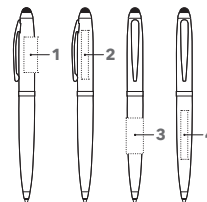

NAUTIC BLACK BALL PEN / TOUCH PAD PEN

Image scale 1:1

Engraving

Corresponding cases:

ET 150
ET 154
ET 156
ET 160
ET 169
ET 171
ET 190

see pages 62 - 64

ART. NO. 3340

Twist ball pen with touch pad function

Barrel : Metal, glossy lacquer
Fittings: Metal, gun metal
senator® magic flow metal refill G2 (1.0 mm),
writing length up to 8,500 m,
ink colour: blue

INDUSTRIAL PRICES (€/PC.)

RSP in euro per piece, VAT not included.

3340	50	100	250	500
Incl. 1c print, per position	8.23	7.99	7.83	7.71
Incl. engraving per position	9.41	8.82	8.40	8.12

BRANDING / AREA

Cap	1	1c Print	25 x 10 mm
	2	Engraving	35 x 5 mm
Barrel	3	1c Print	25 x 12 mm
	4	Engraving	35 x 5 mm