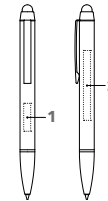

ATTRACT SOFT TOUCH BALL PEN / TOUCH PAD PEN

Image scale 1:1

Engraving

Corresponding cases

ET 154
ET 160
ET 169
ET 171
ET 190

see pages 62 - 64

ART. NO. 3335

Twist ball pen with Touch Pad function

Barrel: Metal, soft lacquered
Fittings: Metal, black lacquered
senator® magic flow metal refill G2 (1.0 mm),
writing length up to 8,500 m,
ink colour: blue

INDUSTRIAL PRICES (€/PC.)

RSP in euro per piece, VAT not included.

3335	50	100	250	500
Incl. engraving per position	5.63	5.04	4.62	4.34

BRANDING / AREA

Barrel	1 Engraving	20 x 5 mm
	2 Engraving	50 x 5 mm