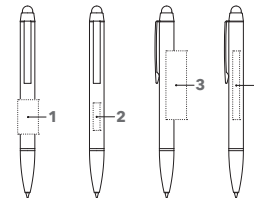

# ATTRACT STYLUS BALL PEN / TOUCH PAD PEN

Image scale 1:1

Corresponding cases

ET 154  
ET 160  
ET 169  
ET 171  
ET 190

see pages 62 - 64

### Twist ball pen with Touch Pad function

Barrel: Metal, glossy lacquered  
Fittings: Metal, black lacquered  
senator® magic flow metal refill G2 (1.0 mm),  
writing length up to 8,500 m,  
ink colour: blue

## BRANDING / AREA

Barrel			
	<b>1</b>	1c Print	25 x 15 mm
	<b>2</b>	Engraving	20 x 5 mm
	<b>3</b>	1c Print	50 x 15 mm
	<b>4</b>	Engraving	50 x 5 mm