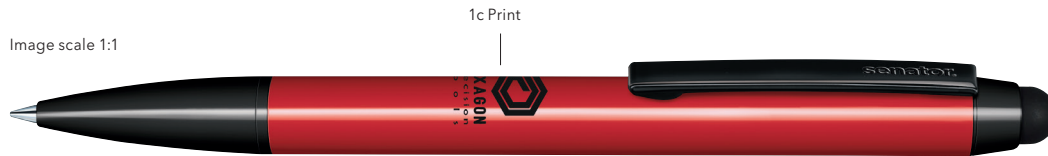

# ATTRACT STYLUS BALL PEN / TOUCH PAD PEN

Image scale 1:1

Corresponding cases

ET 154  
ET 160  
ET 169  
ET 171  
ET 190

see pages 62 - 64

### Twist ball pen with Touch Pad function

Barrel: Metal, glossy lacquered  
Fittings: Metal, black lacquered  
senator® magic flow metal refill G2 (1.0 mm),  
writing length up to 8,500 m,  
ink colour: blue