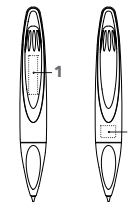

MELBI MATT BIO RECYCLED

Image scale 1:1

Each Melbi Matt Bio Recycled ball pen marked "biobased".

NEW

ART. NO. 3318

Twist action ball pen made from the recycled production waste of the senator® bio pens.

PLA-based bioplastic with a matt surface.
senator® magic flow G2 refill (1.0 mm),
writing length up to 5,000 m,
ink colour: blue or black

Note: The surface of products made of bio plastics may show slight irregularities.

INDUSTRIAL PRICES (€/PC.)

RSP in euro per piece, VAT not included.

3318	500	1.000	2.500	5.000
Incl. 1c print, per position	0.83	0.75	0.69	0.65
Each further colour	0.27	0.19	0.13	0.09
Incl. CMYK print	1.24	1.04	0.89	0.79

BRANDING / AREA

Tube	1	1c Print	26 x 6 mm
Barrel	2	1c Print or CMYK print	8 x 10 mm