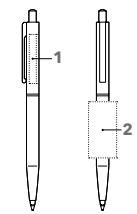

# POINT METAL

Image scale 1:1

**NEW**

### Push ball pen

Polished opaque body surface, metal upper part, metal fittings, push-button with plastic inlay, senator® magic flow G2 refill (1.0 mm), writing length up to 5,000 m, ink colour: blue or black

## BRANDING / AREA

<b>Upper</b>	<b>1</b>	Engraving	35 x 5 mm
<b>Barrel</b>	<b>2</b>	1c - 5c Print	40 x 20 mm