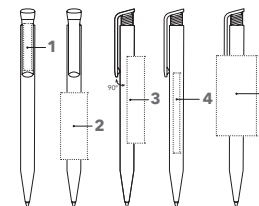

SUPER HIT BIO

Image scale 1:1

Each Super Hit Bio ball pen is engraved with "biobased" at the side.

ART. NO. 3300

Push ball pen

Barrel: bio-based material, matt surface,

clip pusher: polished opaque, white,
senator® magic flow X20 refill (1.0 mm),
writing length up to 2,000 m,
ink colour: blue or black

Please note: The surface of products made of bio plastics may show slight irregularities.

SERVICES

PMS Service: from 10,000 pieces

INDUSTRIAL PRICES (€/PC.)

RSP in euro per piece, VAT not included.

3300	500	1,000	2,500	5,000
Incl. 1c print, per position	0.69	0.61	0.55	0.51
Each further colour	0.27	0.19	0.13	0.09
Incl. CMYK print, per motif	1.10	0.90	0.75	0.65

BRANDING / AREA

Clip	1 1c - 5c Print CMYK Print	35 x 6 mm
Barrel	2 1c - 5c Print	50 x 20mm
	3 1c - 5c Print	65 x 13 mm
	4 CMYK Print	60 x 7 mm
	5 1c - 5c Print	60 x 30 mm
		(from 1,000 pieces)