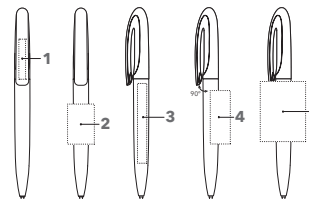

ART. NO. 3290

Twist ball pen

Bio-based material, matt surface, senator® magic flow G2 refill (1.0 mm), writing length up to 5,000 m, ink colour: blue or black

Note:

The surface of products made of bio plastics may show slight irregularities.

SERVICES

Mix & Match: from 10,000 pieces

PMS Service: from 10,000 pieces

INDUSTRIAL PRICES (€/PC.)

RSP in euro per piece, VAT not included.

3290	500	1,000	2,500	5,000
Incl. 1c print, per position	1.26	1.18	1.12	1.08
Each further colour	0.27	0.19	0.13	0.09
Incl. CMYK print, per motif	1.67	1.47	1.32	1.22
Surcharge magic flow refill	1.4	-	0.10	0.10

BRANDING / AREA

Clip	1	1c - 5c Print CMYK Print	35 x 6 mm
Barrel	2	1c - 5c Print	30 x 20 mm
	3	CMYK Print	50 x 7 mm
	4	1c - 5c Print	40 x 15 mm
	5	1c - 5c Print	45 x 34 mm (from 1,000 pieces)