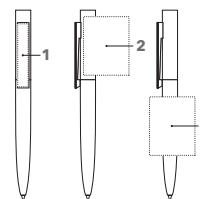

HEADLINER SOFT TOUCH

Image scale 1:1

ART. NO. 3285

Twist ball pen

Polished upper, barrel with velvety surface, clear clip, senator® magic flow G2 refill (1.0 mm), writing length up to 5,000 m, ink colour: blue or black

SERVICES

PMS Service: from 10,000 pieces

INDUSTRIAL PRICES (€/PC.)

RSP in euro per piece, VAT not included.

3285	500	1,000	2,500	5,000
Incl. 1c print, per position	1.39	1.31	1.25	1.21
Each further colour	0.27	0.19	0.13	0.09
Incl. CMYK print, per motif	1.80	1.60	1.45	1.35
Surcharge magic flow refill 1.4	-	0.10	0.10	0.10

BRANDING / AREA

Clip	1	1c - 5c Print CMYK Print	40 x 6 mm
Upper	2	1c - 5c Print	45 x 35 mm (from 1,000 pieces)
Barrel	3	1c - 5c Print	45 x 34,5 mm (from 1,000 pieces)