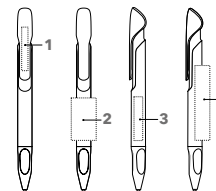

# EVOXX POLISHED RECYCLED LC

Image scale 1:1

Each Evoxx Polished Recycled LC ball pen is printed with "Recycled Material" on the back.

#### Visible parts made from recycled material,

glossy opaque barrel with matt accents,  
lacquered clip: glossy gold, glossy silver, matt black  
durable senator® magic flow G2 refill (1.0 mm),  
writing length up to 5,000 m,  
ink colour: blue or black

## BRANDING / AREA

<b>Clip</b>	<b>1</b>	1c - 5c Print	35 x 5 mm
		CMYK Print	
<b>Barrel</b>	<b>2</b>	1c - 5c Print	28 x 20 mm
	<b>3</b>	CMYK Print	35 x 7 mm
	<b>4</b>	1c - 5c Print	55 x 18 mm

(from 1,000 pieces)