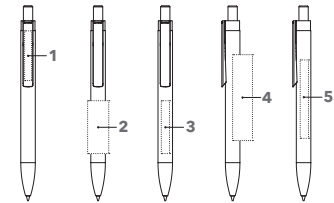

POLAR

Image scale 1:1

Corresponding cases

ET 154
ET 157
ET 160
ET 169
ET 171
ET 190

see pages 62 - 64

ART. NO. 3261

Push ball pen

Barrel: Metal, varnished
Fittings: Metal, glossy chrome
senator® magic flow G2 refill (1.0 mm),
writing length up to 5,000 m,
inl colour: blue or black

SERVICES

PMS Service:

(Clip holder):
from 10,000 pieces

INDUSTRIAL PRICES (€/PC.)

RSP in euro per piece, VAT not included.

3261	50	100	250	500
Incl. 1c print per position	3.25	3.01	2.85	2.73
Incl. engraving	4.43	3.84	3.42	3.14

BRANDING / AREA

Clip	1 Engraving	45 x 6 mm
Barrel	2 1c - 5c Print	40 x 16 mm
	3 Engraving	45 x 5 mm
	4 1c - 5c Print	55 x 11 mm
	5 Engraving	60 x 5 mm