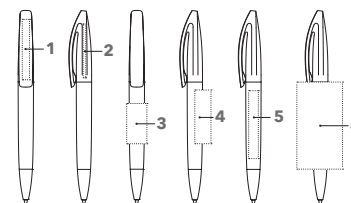

BRIDGE CLEAR MT

ART. NO. 3253

Twist ball pen

Glossy transparent body and clip surface, glossy metal tip, senator® magic flow G2 refill (1.0 mm), writing length up to 5,000 m, ink colour: blue or black

SERVICES

Mix & Match: from 10,000 pieces
PMS Service: from 10,000 pieces

INDUSTRIAL PRICES (€/PC.)

RSP in euro per piece, VAT not included.

3253	500	1,000	2,500	5,000
Incl. 1c print, per position	1.39	1.31	1.25	1.21
Each further colour	0.27	0.19	0.13	0.09
Incl. CMYK print, per motif	1.80	1.60	1.45	1.35
Surcharge magic flow refill 1.4	-	0.10	0.10	0.10

BRANDING / AREA

Clip	1	1c - 5c Print CMYK Print	35 x 7 mm
Upper	2	1c - 5c Print	30 x 3 mm
Barrel	3	1c - 5c Print	30 x 15 mm
	4	1c - 5c Print	40 x 12 mm
	5	CMYK Print	60 x 7 mm
	6	1c - 5c Print	45 x 34 mm