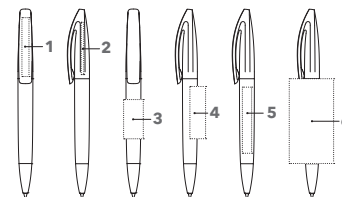

# BRIDGE POLISHED MT

Image scale 1:1

### Twist ball pen

Glossy opaque body and clip surface, glossy metal tip, senator® magic flow G2 refill (1.0 mm), writing length up to 5,000 m, ink colour: blue or black

## BRANDING / AREA

<b>Clip</b>	<b>1</b>	1c - 5c Print CMYK Print	35 x 7 mm
<b>Upper</b>	<b>2</b>	1c - 5c Print	30 x 3 mm
<b>Barrel</b>	<b>3</b>	1c - 5c Print	30 x 15 mm
	<b>4</b>	1c - 5c Print	40 x 12 mm
	<b>5</b>	CMYK Print	60 x 7 mm
	<b>6</b>	1c - 5c Print CMYK Print on white barrel	45 x 34 mm (from 1,000 pieces)