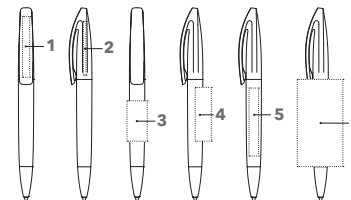

BRIDGE POLISHED

Image scale 1:1

ART. NO. 3250

Twist ball pen

Glossy opaque body and clip surface, senator® magic flow G2 refill (1.0 mm), writing length up to 5,000 m, ink colour: blue or black

SERVICES

Mix & Match: from 10,000 pieces

PMS Service: from 10,000 pieces

INDUSTRIAL PRICES (€/PC.)

RSP in euro per piece, VAT not included.

3250	500	1,000	2,500	5,000
Incl. 1c print, per position	0.89	0.81	0.75	0.71
Each further colour	0.27	0.19	0.13	0.09
Incl. CMYK print, per motif	1.30	1.10	0.95	0.85
Surcharge magic flow refill 1.4	-	0.10	0.10	0.10

BRANDING / AREA

Clip	1	1c - 5c Print CMYK Print	35 x 7 mm
Upper	2	1c - 5c Print	30 x 3 mm
Barrel	3	1c - 5c Print	30 x 15 mm
	4	1c - 5c Print	40 x 12 mm
	5	CMYK Print	60 x 7 mm
	6	1c - 5c Print CMYK Print on white barrel	45 x 34 mm (from 1,000 pieces)