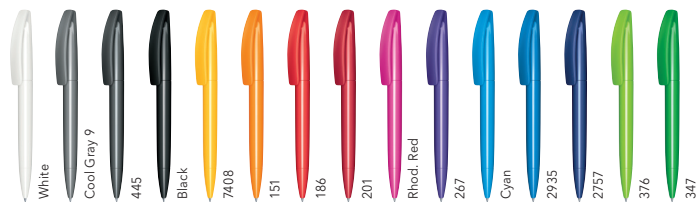

BRIDGE POLISHED

Image scale 1:1

ART. NO. 3250

Twist ball pen

Glossy opaque body and clip surface, senator® magic flow G2 refill (1.0 mm), writing length up to 5,000 m, ink colour: blue or black

SERVICES

Mix & Match: from 10,000 pieces