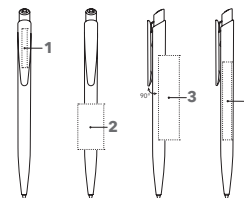

# DART POLISHED BASIC

Image scale 1:1

### Push ball pen

Glossy opaque body and clip surface, white barrel, coloured clip, senator® magic flow X20 refill (1.0 mm), writing length up to 2,000 m, ink colour: blue or black

## BRANDING / AREA

<b>Clip</b>	<b>1</b>	1c - 5c Print CMYK Print	20 x 6 mm
<b>Barrel</b>	<b>2</b>	1c - 5c Print	35 x 20 mm
	<b>3</b>	1c - 5c Print	65 x 12 mm
	<b>4</b>	CMYK Print	60 x 7 mm