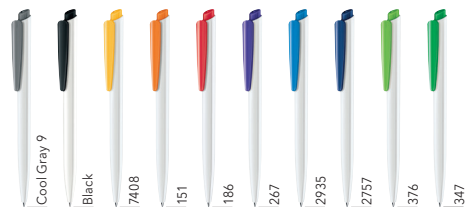

# DART POLISHED BASIC

Image scale 1:1

### Push ball pen

Glossy opaque body and clip surface, white barrel, coloured clip, senator® magic flow X20 refill (1.0 mm), writing length up to 2,000 m, ink colour: blue or black