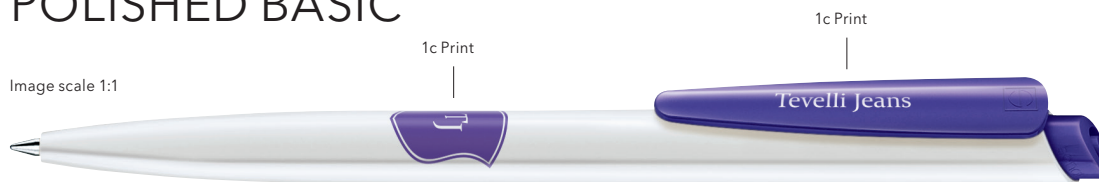

# DART POLISHED BASIC

Image scale 1:1

### Push ball pen

Glossy opaque body and clip surface, white barrel, coloured clip, senator® magic flow X20 refill (1.0 mm), writing length up to 2,000 m, ink colour: blue or black