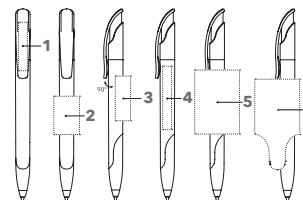

# CHALLENGER POLISHED BASIC SG

Image scale 1:1

### Push ball pen

Glossy opaque body and clip surface, white barrel, coloured clip and soft grip zone, senator® magic flow G2 refill (1.0 mm), writing length up to 5,000 m, ink colour: blue or black

## BRANDING / AREA

<b>Clip</b>	<b>1</b>	1c - 5c Print CMYK Print	35 x 7 mm
<b>Barrel</b>	<b>2</b>	1c - 5c Print	30 x 20 mm
	<b>3</b>	1c - 5c Print	35 x 12 mm
	<b>4</b>	CMYK Print	60 x 7 mm
	<b>5</b>	1c - 5c Print	50 x 35 mm (from 1,000 pieces)
	<b>6</b>	CMYK Print	60 x 35 mm (from 1,000 pieces)