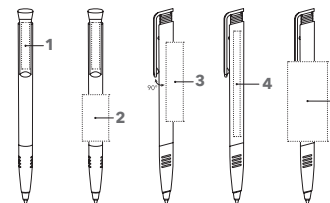

# SUPER HIT POLISHED BASIC SG

Image scale 1:1

### Push ball pen

Polished opaque body and clip surface, white barrel, coloured clip and soft grip zone, senator® magic flow X20 refill (1.0 mm), writing length up to 2,000 m, ink colour: blue or black

## BRANDING / AREA

<b>Clip</b>	<b>1</b>	1c - 5c Print CMYK Print	35 x 6 mm
<b>Barrel</b>	<b>2</b>	1c - 5c Print	35 x 20 mm
	<b>3</b>	1c - 5c Print	60 x 12 mm
	<b>4</b>	CMYK Print	80 x 7 mm
	<b>5</b>	1c - 5c Print	60 x 30 mm (from 1,000 pieces)