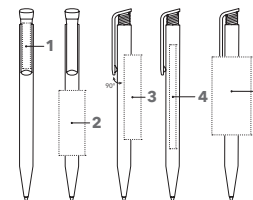

SUPER HIT POLISHED BASIC

Image scale 1:1

ART. NO. 2955

Push ball pen

Polished opaque body and clip surface, white barrel, coloured clip, senator® magic flow X20 refill (1.0 mm), writing length up to 2,000 m, ink colour: blue or black

SERVICES

PMS Service: from 10,000 pieces

INDUSTRIAL PRICES (€/PC.)

RSP in euro per piece, VAT not included.

2955	500	1,000	2,500	5,000
Incl. 1c print, per position	0.53	0.45	0.39	0.35
Each further colour	0.27	0.19	0.13	0.09
Incl. CMYK print, per motif	0.94	0.74	0.59	0.49

BRANDING / AREA

Clip	1	1c - 5c Print CMYK Print	35 x 6 mm
Barrel	2	1c - 5c Print	50 x 20 mm
	3	1c - 5c Print	65 x 13 mm
	4	CMYK Print	80 x 7 mm
	5	1c - 5c Print CMYK Print	60 x 30 mm (from 1,000 pieces)