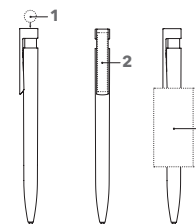

LIBERTY SOFT TOUCH MC

Image scale 1:1

ART. NO. 2942

Push ball pen

Velvety body surface, glossy transparent mid and clip holder, metal clip, senator® magic flow G2 refill (1.0 mm), writing length up to 5,000 m, ink colour: blue or black

SERVICES

Mix & Match: from 10,000 pieces

PMS Service: from 10,000 pieces

INDUSTRIAL PRICES (€/PC.)

RSP in euro per piece, VAT not included.

2942	500	1,000	2,500	5,000
Incl. 1c print, per position	-	1.51	1.45	1.41
Each further colour	-	0.19	0.13	0.09
Incl. CMYK print, per motif	2.00	1.80	1.65	1.55
Incl. engraving per position	2.00	2.00	2.00	2.00

BRANDING / AREA

Cap	1	CMYK Print	Ø 7.5 mm
Clip	2	Engraving	45 x 6 mm
Barrel	3	1c - 5c Print	60 x 30 mm (from 1,000 pieces)