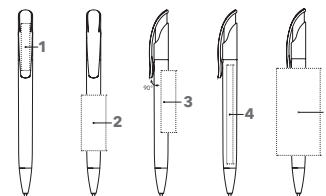

CHALLENGER POLISHED MT

Image scale 1:1

ART. NO. 2926

Push ball pen

Glossy opaque body and clip surface, glossy metal tip, senator® magic flow G2 refill (1.0 mm), writing length up to 5,000 m, ink colour: blue or black

SERVICES

Mix & Match: from 10,000 pieces

PMS Service: from 10,000 pieces

INDUSTRIAL PRICES (€/PC.)

RSP in euro per piece. VAT not included.

2926	500	1,000	2,500	5,000
Incl. 1c print per position	1.22	1.14	1.08	1.04
Each further colour	0.27	0.19	0.13	0.09
Incl. CMYK print per motif	1.63	1.43	1.28	1.18
Surcharge magic flow refill	1.4	-	0.10	0.10

BRANDING / AREA

Clip	1 1c - 5c Print CMYK Print	35 x 7 mm
Barrel	2 1c - 5c Print	45 x 20 mm
	3 1c - 5c Print	50 x 12 mm
	4 CMYK Print	80 x 7 mm
	5 1c - 5c Print CMYK Print on white barrel	60 x 35 mm (from 1,000 pieces)