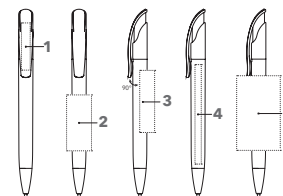

# CHALLENGER CLEAR MT

Image scale 1:1

### Push ball pen

Glossy transparent body and clip surface, glossy metal tip, senator® magic flow G2 refill (1.0 mm), writing length up to 5,000 m, ink colour: blue or black

## BRANDING / AREA

<b>Clip</b>	<b>1</b>	1c - 5c Print CMYK Print	35 x 7 mm
<b>Barrel</b>	<b>2</b>	1c - 5c Print	45 x 20 mm
	<b>3</b>	1c - 5c Print	50 x 12 mm
	<b>4</b>	CMYK Print	80 x 7 mm
	<b>5</b>	1c - 5c Print	60 x 35 mm (from 1,000 pieces)