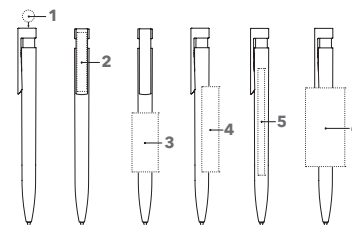

LIBERTY POLISHED

Image scale 1:1

ART. NO. 2915

Push ball pen

Glossy opaque body and clip surface, senator® magic flow G2 refill (1.0 mm), writing length up to 5,000 m, ink colour: blue or black

SERVICES

Mix & Match: from 10,000 pieces
PMS Service: from 10,000 pieces

INDUSTRIAL PRICES (€/PC.)

RSP in euro per piece, VAT not included.

2915	500	1,000	2,500	5,000
Incl. 1c print, per position	0.71	0.63	0.57	0.53
Each further colour	0.27	0.19	0.13	0.09
Incl. CMYK print, per motif	1.12	0.92	0.77	0.67

BRANDING / AREA

Cap	1	CMYK Print	Ø 9.5 mm
Clip	2	1c - 5c Print CMYK Print	35 x 7 mm
Barrel	3	1c - 5c Print	45 x 20 mm
	4	1c - 5c Print	65 x 13 mm
	5	CMYK Print	80 x 7 mm
	6	1c - 5c Print CMYK Print on white barrel	60 x 30 mm (from 1,000 pieces)