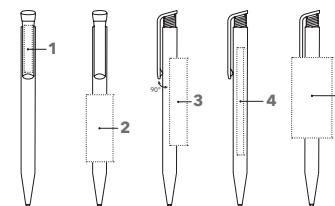

# SUPER HIT

Image scale 1:1

### Push ball pen

Opaque, shine-free finish body surface, glossy opaque clip, senator® magic flow X20 refill (1.0 mm), writing length up to 2,000 m, ink colour: blue or black

## BRANDING / AREA

<b>Clip</b>	<b>1</b>	1c - 5c Print CMYK Print	35 x 6 mm
<b>Barrel</b>	<b>2</b>	1c - 5c Print	50 x 20 mm
	<b>3</b>	1c - 5c Print	65 x 13 mm
	<b>4</b>	CMYK Print	80 x 7 mm
	<b>5</b>	1c - 5c Print	60 x 30 mm (from 1,000 pieces)