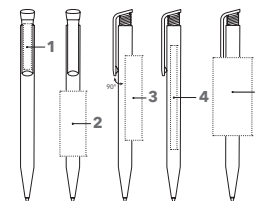

SUPER HIT POLISHED

Image scale 1:1

ART. NO. 2883

Push ball pen

Glossy opaque body and clip surface, senator® magic flow X20 refill (1.0 mm), writing length up to 2,000 m, ink colour: blue or black

SERVICES

Mix & Match: from 10,000 pieces

PMS Service: from 10,000 pieces

INDUSTRIAL PRICES (€/PC.)

RSP in euro per piece, VAT not included.

2883	500	1,000	2,500	5,000
Incl. 1c print, per position	0.53	0.45	0.39	0.35
Each further colour	0.27	0.19	0.13	0.09
Incl. CMYK print, per motif	0.94	0.74	0.59	0.49

BRANDING / AREA

Clip	1	1c - 5c Print CMYK Print	35 x 6 mm
Barrel	2	1c - 5c Print	50 x 20 mm
	3	1c - 5c Print	65 x 13 mm
	4	CMYK Print	80 x 7 mm
	5	1c - 5c Print	60 x 30 mm
		CMYK Print on white barrel	(from 1,000 pieces)