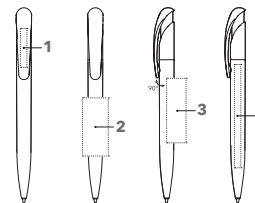

NATURE PLUS BIO

Image scale 1:1

Each Nature Plus ball pen is marked at the side of the clip.

ART. NO. 2796

Push ball pen

bio-based material, matt surface, senator® magic flow G2 refill (1.0 mm), writing length up to 5,000 m, ink colour: blue or black

Note: The surface of products made of bio plastics may show slight irregularities.

SERVICES

Mix & Match: from 10,000 pieces

PMS Service: from 10,000 pieces

INDUSTRIAL PRICES (€/PC.)

RSP in euro per piece, VAT not included.

BRANDING / AREA

Clip	1	1c - 5c Print CMYK Print	30 x 5 mm
Barrel	2	1c - 5c Print	45 x 20 mm
	3	1c - 5c Print	50 x 15 mm
	4	CMYK Print	80 x 7 mm