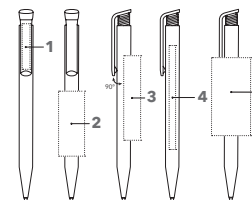

# SUPER HIT CLEAR

Image scale 1:1

### Push ball pen

Glossy transparent body surface and shiny opaque clip, senator® magic flow X20 refill (1.0 mm), writing length up to 2,000 m, ink colour: blue or black

## BRANDING / AREA

<b>Clip</b>	<b>1</b>	1c - 5c Print CMYK Print	35 x 6 mm
<b>Barrel</b>	<b>2</b>	1c - 5c Print	50 x 20 mm
	<b>3</b>	1c - 5c Print	65 x 13 mm
	<b>4</b>	CMYK Print	80 x 7 mm
	<b>5</b>	1c - 5c Print	60 x 30 mm (from 1,000 pieces)