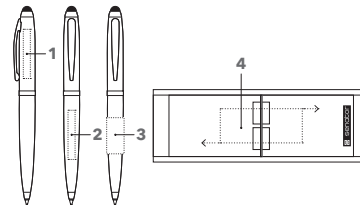

NAUTIC BALL PEN / TOUCH PAD PEN

Image scale 1:1

Corresponding cases

- ET 150
- ET 154
- ET 156
- ET 160
- ET 169
- ET 171
- ET 190

see pages 62 - 64

6297

ART. NO. 2754 / 6297

Twist ball pen with touch pad function 2754

Barrel and fittings: Metal, glossy chrome
Cap: Metal, soft lacquer
senator® magic flow metal refill G2 (1.0 mm),
writing length up to 8,500 m,
ink colour: blue

Set 6297

Touch Pad Pen 2754 + rollerball 1092
in case ET 171

INDUSTRIAL PRICES (€/PC.)

RSP in euro per piece, VAT not included.

	50	100	250	500
2754	50	100	250	500
Incl. 1c print, per position	7.54	7.30	7.14	7.02
Incl. engraving per position	8.72	8.13	7.71	7.43
6297	25	50	125	250
Incl. 1c print, per position	17.42	16.94	16.62	16.38
Incl. engraving per position	19.78	18.60	17.76	17.20

BRANDING / AREA

Cap	1	Engraving	35 x 5 mm
Barrel	2	1c Print	25 x 12 mm
	3	Engraving	35 x 5 mm
Case	4	1c Print	60 x 25 mm