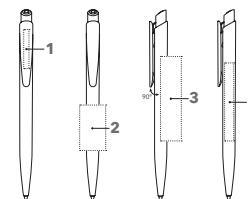

DART POLISHED

Image scale 1:1

ART. NO. 2600

Push ball pen

Glossy opaque body and clip surface, senator® magic flow X20 refill (1.0 mm), writing length up to 2,000 m, ink colour: blue or black

SERVICES

Mix & Match: from 10,000 pieces

PMS Service: from 10,000 pieces

INDUSTRIAL PRICES (€/PC.)

RSP in euro per piece, VAT not included.

2600	500	1,000	2,500	5,000
Incl. 1c print, per position	0.53	0.45	0.39	0.35
Each further colour	0.27	0.19	0.13	0.09
Incl. CMYK print, per motif	0.94	0.74	0.59	0.49

BRANDING / AREA

Clip	1	1c - 5c Print CMYK Print	20 x 6 mm
Barrel	2	1c - 5c Print	35 x 20 mm
	3	1c - 5c Print	65 x 12 mm
	4	1c - 5c Print	60 x 7 mm