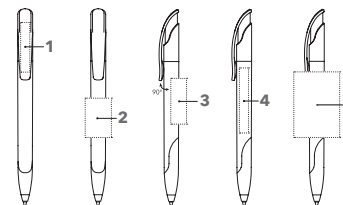

# CHALLENGER CLEAR SG

Image scale 1:1

### Push ball pen

Glossy transparent body and clip surface, coloured soft grip zone matching the barrel, senator® magic flow G2 refill (1.0 mm), writing length up to 5,000 m, ink colour: blue or black

## BRANDING / AREA

<b>Clip</b>	<b>1</b>	1c - 5c Print CMYK Print	35 x 7 mm
<b>Barrel</b>	<b>2</b>	1c - 5c Print	30 x 20 mm
	<b>3</b>	1c - 5c Print	35 x 12 mm
	<b>4</b>	CMYK Print	60 x 7 mm
	<b>5</b>	1c - 5c Print	50 x 35 mm (from 1,000 pieces)