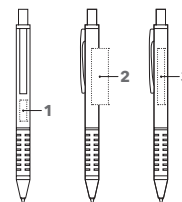

STAR TEC ALU BALL PEN

Image scale 1:1

Corresponding cases

ET 150
ET 154
ET 156
ET 160
ET 169
ET 190

see pages 62 - 64

ART. NO. 2511

Push ball pen

Barrel: Metal, lacquered
Fittings: Metal, glossy chrome
Soft grip zone: black
senator® magic flow metal refill G2 (1.0 mm),
writing length up to 8,500 m,
ink colour: blue

INDUSTRIAL PRICES (€/PC.)

RSP in euro per piece, VAT not included.

2511	50	100	250	500
Incl. 1c print, per position	3.17	2.93	2.77	2.65
Incl. engraving per position	4.35	3.76	3.34	3.06

BRANDING / AREA

Barrel		
1	Engraving	15 x 5 mm
2	1c - 5c Print	40 x 12 mm
3	Engraving	40 x 5 mm