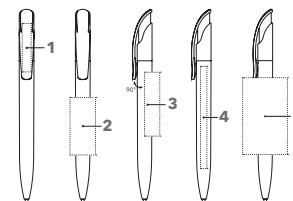

CHALLENGER FROSTED

Image scale 1:1

ART. NO. 2418

Push ball pen

Translucent shine-free body and clip surface, senator® magic flow G2 refill (1.0 mm), writing length up to 5,000 m, ink colour: blue or black

SERVICES

Mix & Match: from 10,000 pieces

PMS Service: from 10,000 pieces

INDUSTRIAL PRICES (€/PC.)

RSP in euro per piece, VAT not included.

2418	500	1,000	2,500	5,000
Incl. 1c print, per position	0.80	0.72	0.66	0.62
Each further colour	0.27	0.19	0.13	0.09
Incl. CMYK print, per motif	1.21	1.01	0.86	0.76
Surcharge magic flow refill 1.4	-	0.10	0.10	0.10

BRANDING / AREA

Clip	1	1c - 5c Print CMYK Print	35 x 7 mm
Barrel	2	1c - 5c Print	45 x 20 mm
	3	1c - 5c Print	50 x 12 mm
	4	CMYK Print	80 x 7 mm
	5	1c - 5c Print	60 x 35 mm (from 1,000 pieces)