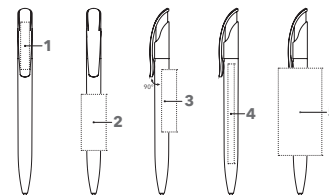

CHALLENGER POLISHED

Image scale 1:1

ART. NO. 2416

Push ball pen

Glossy opaque body and clip surface, sensor® magic flow G2 refill (1.0 mm), writing length up to 5,000 m, ink colour: blue or black

SERVICES

Mix & Match: from 10,000 pieces

PMS Service: from 10,000 pieces

INDUSTRIAL PRICES (€/PC.)

RSP in euro per piece, VAT not included.

2416	500	1,000	2,500	5,000
Incl. 1c print, per position	0.80	0.72	0.66	0.62
Each further colour	0.27	0.19	0.13	0.09
Incl. CMYK print, per motif	1.21	1.01	0.86	0.76
Surcharge magic flow refill 1.4	-	0.10	0.10	0.10

BRANDING / AREA

Clip	1	1c - 5c Print CMYK Print	35 x 7 mm
Barrel	2	1c - 5c Print	45 x 20 mm
	3	1c - 5c Print	50 x 12 mm
	4	CMYK Print	80 x 7 mm
	5	1c - 5c Print CMYK Print on white barrel	60 x 35 mm (from 1,000 pieces)