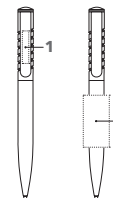

NEW SPRING CLEAR MC

Image scale 1:1

reddot design award

ART. NO. 2410

Push ball pen

Glossy opaque body surface, metallised inner push-button, metal clip, senator® magic flow G2 refill (1.0 mm), writing length up to 5,000 m, ink colour: blue or black

SERVICES

PMS Service: from 10,000 pieces

INDUSTRIAL PRICES (€/PC.)

RSP in euro per piece, VAT not included.

2410	500	1,000	2,500	5,000
Incl. 1c print, per position	1.39	1.31	1.25	1.21
Each further colour	0.27	0.19	0.13	0.09
Incl. engraving	1.80	1.80	1.80	1.80
Surcharge magic flow refill 1.4	-	0.10	0.10	0.10

BRANDING / AREA

Clip	1	Engraving	30 x 6 mm
Barrel	2	1c - 5c Print	40 x 20 mm